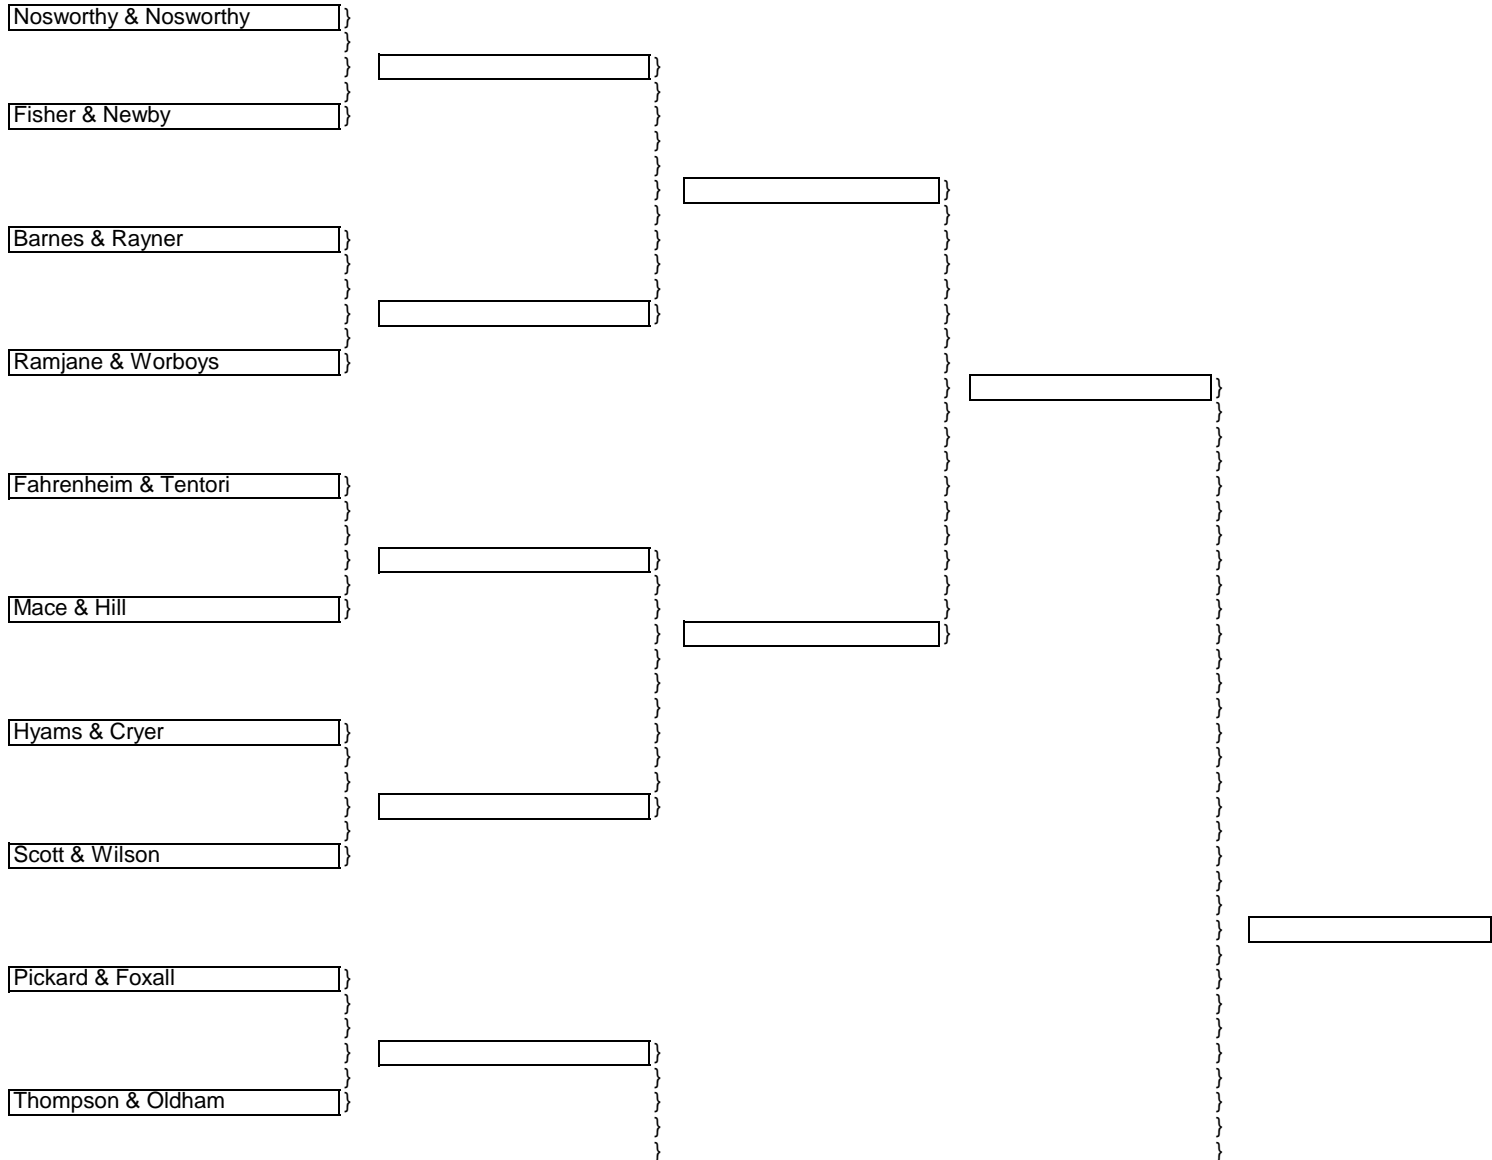

Club Handicap Doubles

Club Tournaments 2024/25

MATCHES TO BE PLAYED BY:
Sunday 24 November

Sunday 19 January

Sunday 23 March

SEMI-FINAL
Sunday 20 April

FINAL
Saturday 10 May

WINNER