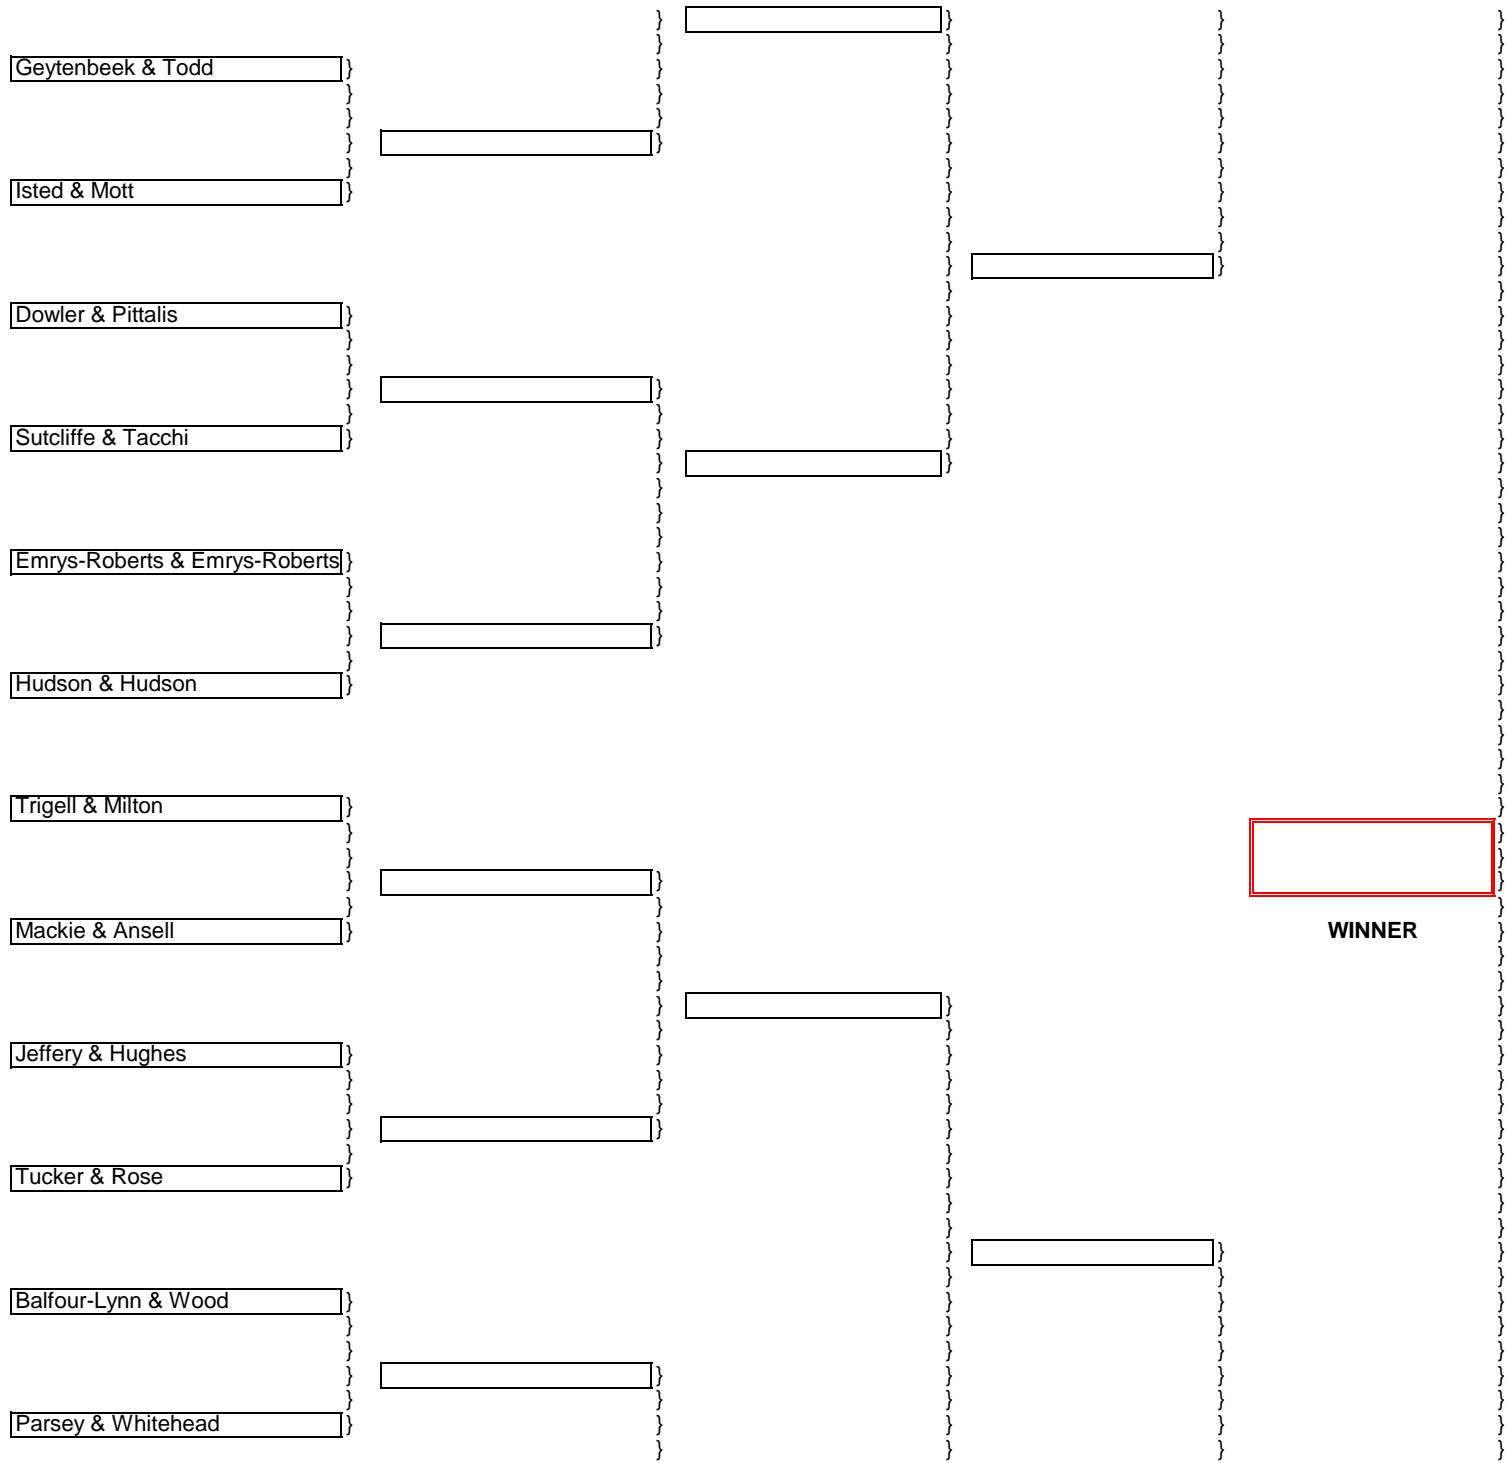

Club Handicap Doubles

Club Tournaments 2024/25

MATCHES TO BE PLAYED BY:
Sunday 24 November

Sunday 19 January

Sunday 23 March

SEMI-FINAL
Sunday 20 April

FINAL
Saturday 10 May

WINNER